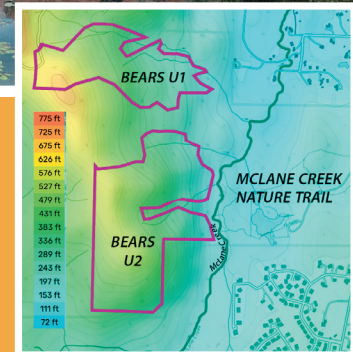

SAVE MCLANE!

The forest above
McLane Creek
Nature Trail is

ON THE CHOPPING BLOCK

**BEFORE
LOGGING**

**AFTER
LOGGING**

More than **181 acres** above this much-loved trail will be clearcut, forever altering the woods that sustain wildlife and filter water to the salmon creek below.
Help us save this forest!

Learn more.
Sign the petition.
Send an email.

FRIENDSofMCLANE.org

SAVE MCLANE!

The forest above
McLane Creek
Nature Trail is

ON THE CHOPPING BLOCK

**BEFORE
LOGGING**

**AFTER
LOGGING**

More than **181 acres** above this much-loved trail will be clearcut, forever altering the woods that sustain wildlife and filter water to the salmon creek below.
Help us save this forest!