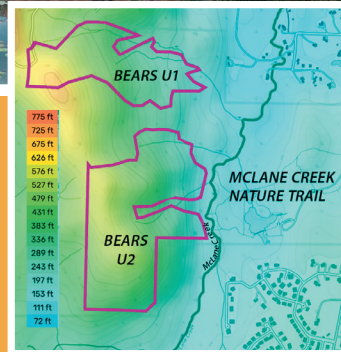

SAVE MCLANE!

The forest above
McLane Creek
Nature Trail is

ON THE CHOPPING BLOCK

**BEFORE
LOGGING**

**AFTER
LOGGING**

More than **181 acres** above this much-loved trail will be clearcut, forever altering the woods that sustain wildlife and filter water to the salmon creek below.
Help us save this forest!

Learn more.
Sign the petition.
Send an email.

FRIENDSofMCLANE.org

SAVE MCLANE!

The forest above
McLane Creek
Nature Trail is

ON THE CHOPPING BLOCK

**BEFORE
LOGGING**

**AFTER
LOGGING**

More than **181 acres** above this much-loved trail will be clearcut, forever altering the woods that sustain wildlife and filter water to the salmon creek below.
Help us save this forest!