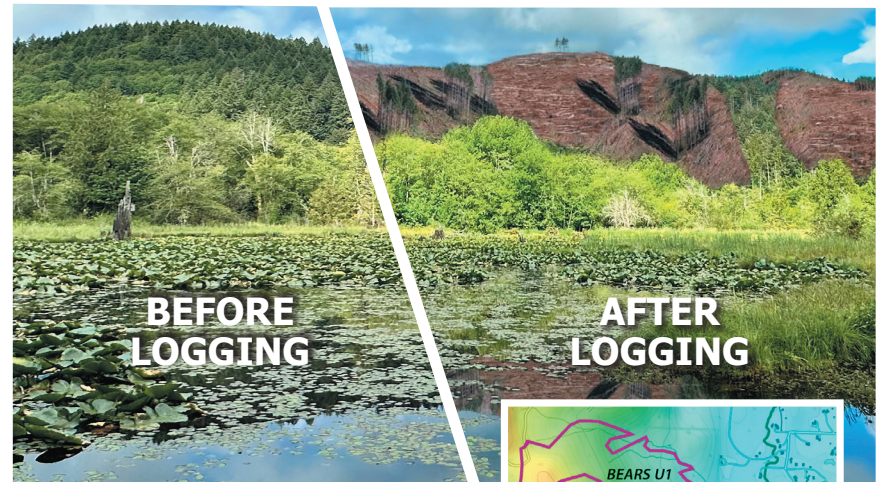

SAVE MCLANE!

The forest above
McLane Creek
Nature Trail is

ON THE CHOPPING BLOCK

**BEFORE
LOGGING**

**AFTER
LOGGING**

More than **181 acres** above this much-loved trail will be clearcut, forever altering the woods that sustain wildlife and filter water to the salmon creek below.
Help us save this forest!

Learn more.
Sign the petition.
Send an email.

FRIENDSofMCLANE.org

SAVE MCLANE!

The forest above
McLane Creek
Nature Trail is

ON THE CHOPPING BLOCK

**BEFORE
LOGGING**

**AFTER
LOGGING**

More than **181 acres** above this much-loved trail will be clearcut, forever altering the woods that sustain wildlife and filter water to the salmon creek below.
Help us save this forest!